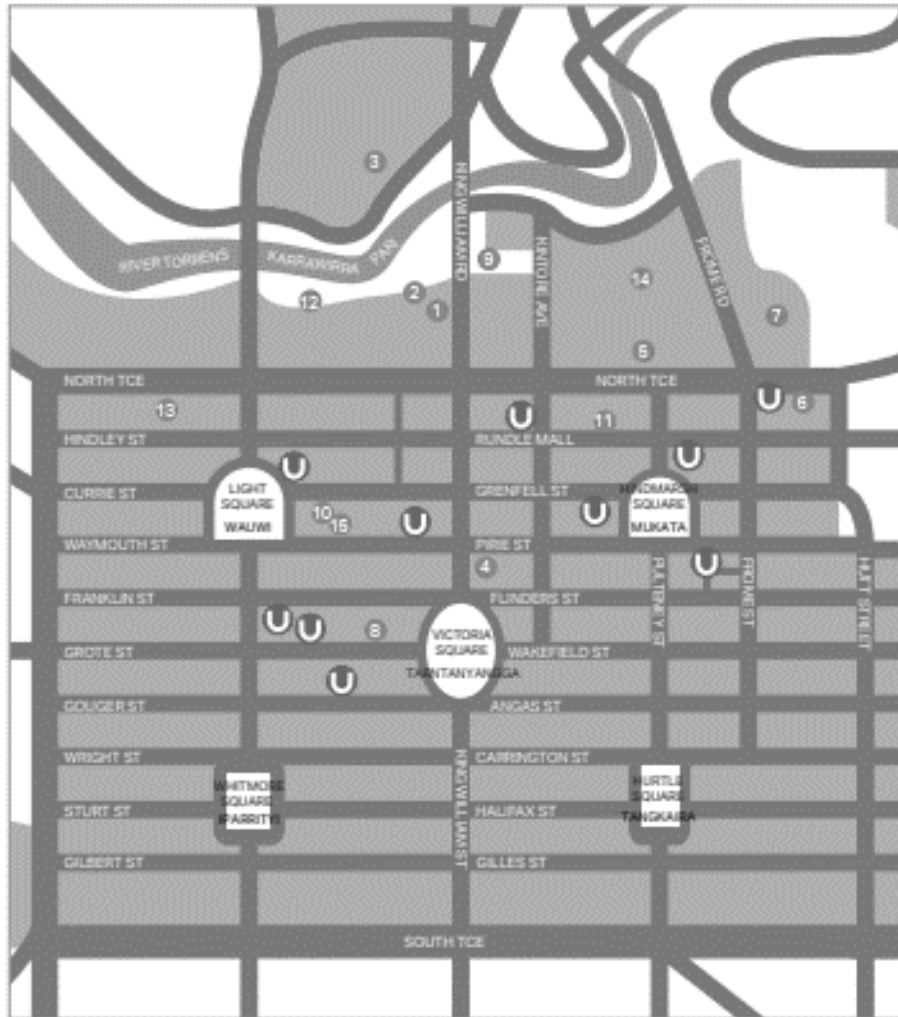

Venue Map

1 Adelaide Festival Centre Festival Drive - Dunstan Playhouse - Festival Theatre - Space Theatre 2 The Adelaide Festival Summerhouse Enter from Elder Park 3 Village Green, Adelaide Oval War Memorial Drive 4 Adelaide Town Hall 128 King William Street 5 Art Gallery of South Australia North Terrace 6 Ayers House 288 North Terrace 7 Botanic Park Plane Tree Drive 8 Her Majesty's Theatre 58 Grote Street	9 Pioneer Women's Memorial Garden King William Road 10 Queen's Theatre Playhouse Lane 11 Rundle Mall Gawler Place 12 Regattas Riverbank Promenade 13 Samstag Museum of Art Hawke Building, City West Campus, University of South Australia 55 North Terrace 14 Scott Theatre The University of Adelaide Kintore Avenue 15 Corner Young Street and Waymouth Street U UPark locations

Adelaide Festival acknowledges that our events are held on the traditional lands of the Kurna and Peramangk people and respects their spiritual relationship with their country.

OFF MAP VENUES

Keith Stephenson Park
Adelaide Road,
Mount Barker

Odeon Theatre
57A Queen Street,
Norwood

UKARIA Cultural Centre
119 Williams Road,
Mount Barker Summit